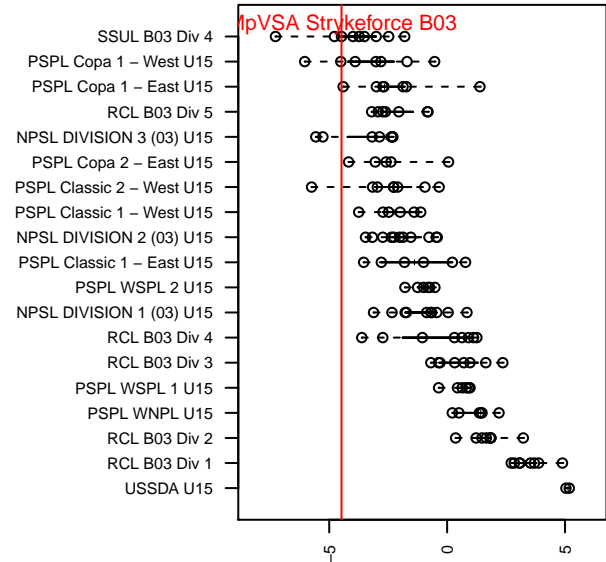

MpVSA Strykeforce B03

MpVSA
Maple Valley, WA
B03 total strength=841
attack=2.07 defense=0.64
fall league = SSUL B03 Div 4

alt names used:
MpVSA B03 Gunderson

Venues played:
2017 SSUL B03 Division 4

**attack and defense variance (black dot)
relative to other teams
and top 10 in region**

**attack and defense rating
relative to others at age
and all opponents in last 13 months**

Performance relative to 13 month average

Performance relative to 13 month average

date	home		away		venue	pred.home	pred.away
2017-11-19	MpVSA Strykeforce B03	1	Nortac Pact B03	2	2017 SSUL B03 Division 4	2.51	2.32
2017-11-12	MpVSA Strykeforce B03	3	FWFC Chaos B03	1	2017 SSUL B03 Division 4	2.35	3.77
2017-10-29	MpVSA Strykeforce B03	8	Norpoint Force B03	0	2017 SSUL B03 Division 4	4.85	0.76
2017-10-28	Fircrest Eagles B03	8	MpVSA Strykeforce B03	1	2017 SSUL B03 Division 4	5.27	1.31
2017-10-22	TUSK Lil Sounders B03	8	MpVSA Strykeforce B03	1	2017 SSUL B03 Division 4	6.91	1.04
2017-10-14	Vashon SeaDogs B03	8	MpVSA Strykeforce B03	3	2017 SSUL B03 Division 4	4.54	3.13
2017-10-08	MpVSA Strykeforce B03	2	WS Blue Rockets B03	3	2017 SSUL B03 Division 4	2.02	5.53
2017-09-24	WS Real Madrid B03	8	MpVSA Strykeforce B03	3	2017 SSUL B03 Division 4	9.80	4.94
2017-09-17	Nortac Pact B03	1	MpVSA Strykeforce B03	3	2017 SSUL B03 Division 4	2.32	2.51
2017-09-10	FWFC Chaos B03	6	MpVSA Strykeforce B03	2	2017 SSUL B03 Division 4	3.77	2.35